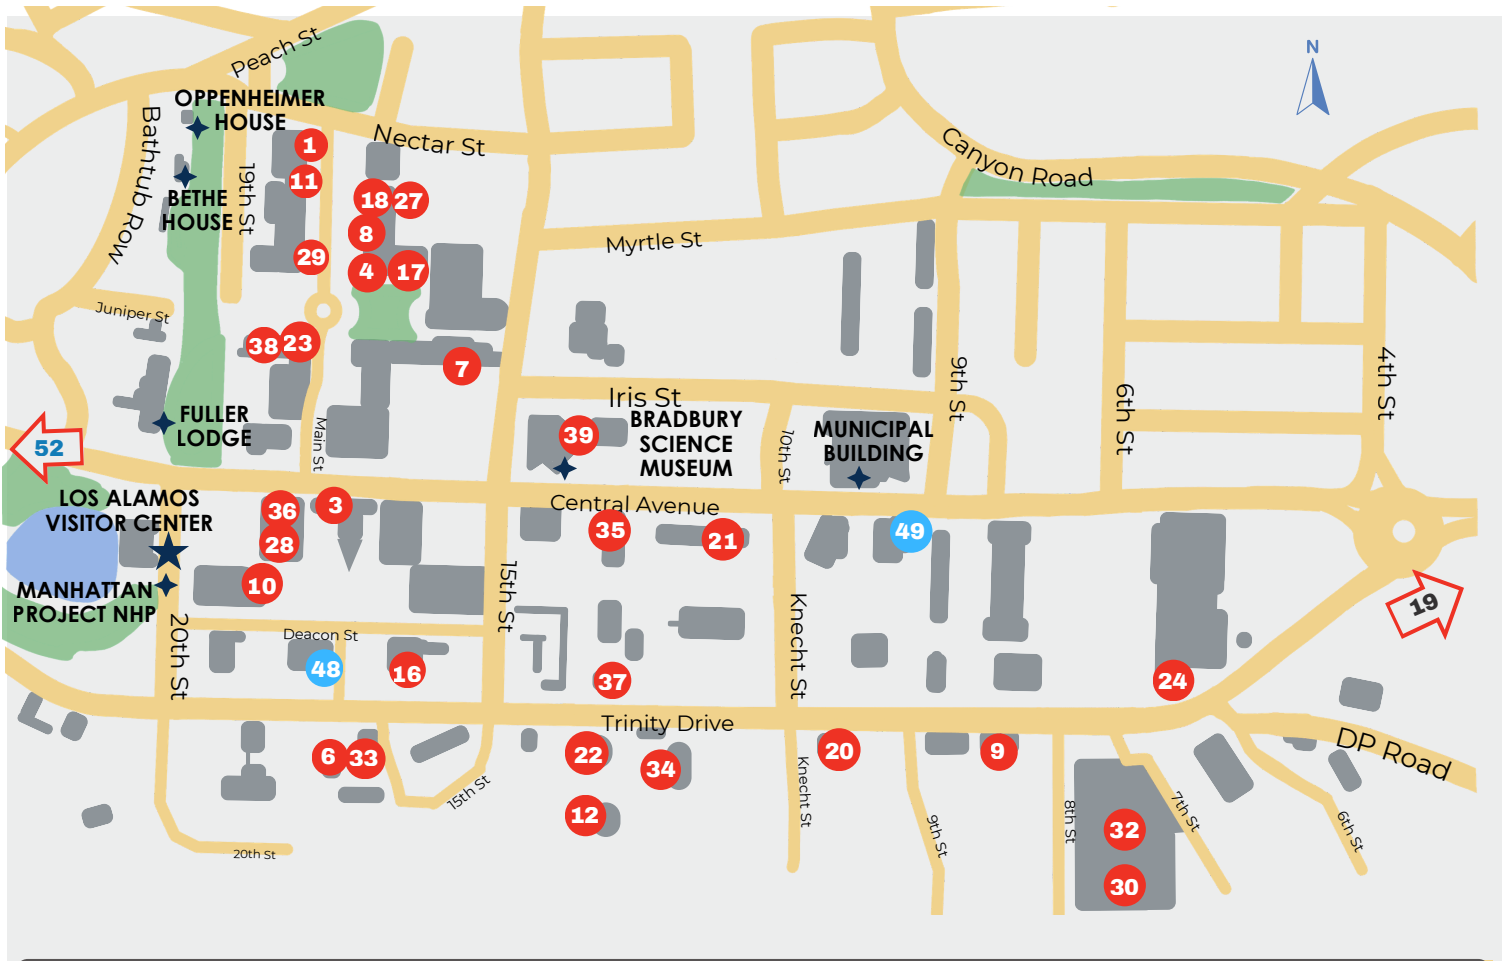

Los Alamos & White Rock - Food & Beverage Map