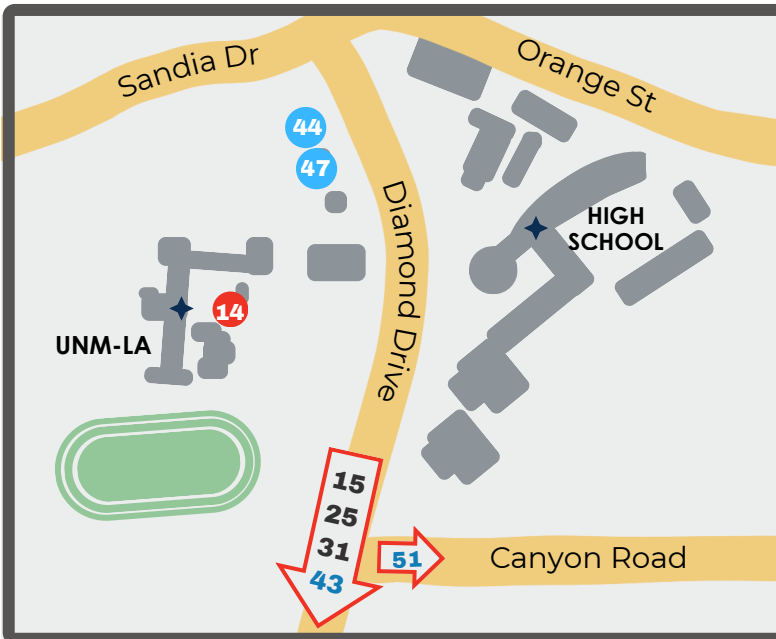

Los Alamos & White Rock - Food & Beverage Map