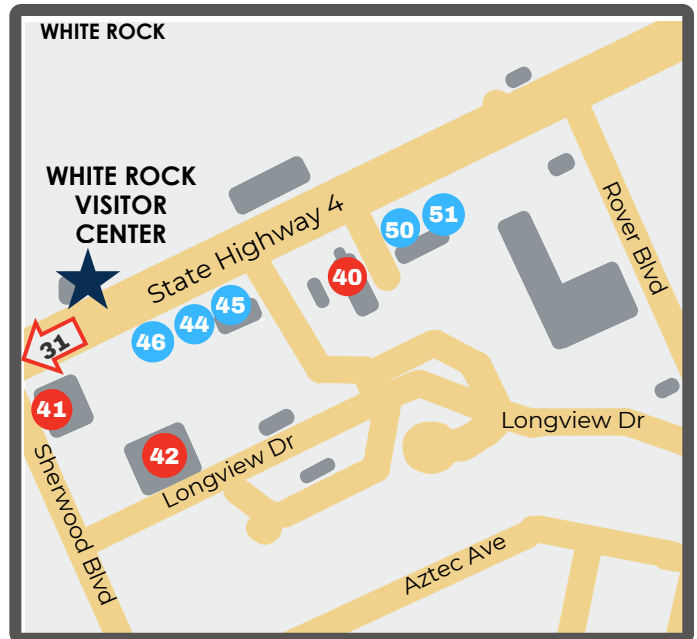

Los Alamos & White Rock - Food & Beverage Map